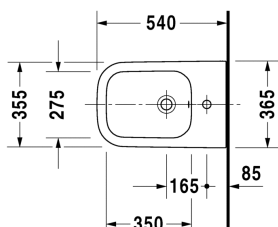

**Bidet wall mounted # 2258150000**

| &lt; 355 mm &gt; |

Bidet wall mounted	Dimension	Weight	Order number
with overflow, with tap platform, overflow clip chrome included, Durafix included			
<b>Colors</b>			
00 White Alpin			
<b>Variant</b>			
	355 x 540 mm	18.600 kg	2258150000
<b>Infobox</b>			
Durafix for invisible fixation is included in delivery			
Sanitary ceramics with the special WonderGliss surface finish will remain clean and attractive-looking for a long time to come. When ordering WonderGliss please add a "1" as eleventh digit to the model number.			
<b>Accessory</b>			
Fixing for wall mounted bidet and wall mounted toilet	Ø 12 x 180 mm	0.200 kg	006500

All drawings contain the necessary measurements which are subject to standard tolerances. Exact measurements, in particular for customised installation scenarios, can only be taken from the finished ceramic piece.