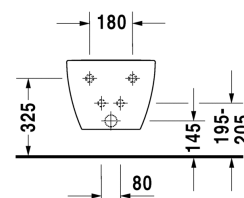

**Bidet wall mounted # 2258150000**

| &lt; 355 mm &gt; |

Bidet wall mounted	Dimension	Weight	Order number
with overflow, with tap platform, overflow clip chrome included, Durafix included			
<b>Colors</b>			
00 White Alpin			
<b>Variant</b>			
	355 x 540 mm	18.600 kg	2258150000
<b>Infobox</b>			
Durafix for invisible fixation is included in delivery			
Sanitary ceramics with the special WonderGliss surface finish will remain clean and attractive-looking for a long time to come. When ordering WonderGliss please add a "1" as eleventh digit to the model number.			
<b>Accessory</b>			
Fixing for wall mounted bidet and wall mounted toilet	Ø 12 x 180 mm	0.200 kg	006500

All drawings contain the necessary measurements which are subject to standard tolerances. Exact measurements, in particular for customised installation scenarios, can only be taken from the finished ceramic piece.