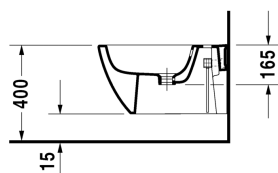

**Bidet wall mounted # 2258150000**

| &lt; 355 mm &gt; |

Bidet wall mounted	Dimension	Weight	Order number
with overflow, with tap platform, overflow clip chrome included, Durafix included			
<b>Colors</b>			
00 White Alpin			
<b>Variant</b>			
	355 x 540 mm	18.600 kg	2258150000
<b>Infobox</b>			
Durafix for invisible fixation is included in delivery			
Sanitary ceramics with the special WonderGliss surface finish will remain clean and attractive-looking for a long time to come. When ordering WonderGliss please add a "1" as eleventh digit to the model number.			
<b>Accessory</b>			
Fixing for wall mounted bidet and wall mounted toilet	Ø 12 x 180 mm	0.200 kg	006500

All drawings contain the necessary measurements which are subject to standard tolerances. Exact measurements, in particular for customised installation scenarios, can only be taken from the finished ceramic piece.